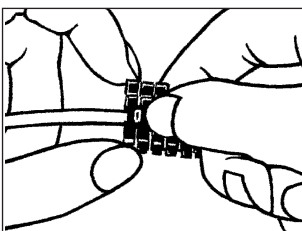

PLIOCLIP

Material: Polyamide 6.6
Operating temperatures: -30 to +100°C
Tensile strength at yield: 65 N/mm²
Elongation at break: 300 %
Elasticity: 1300 N//mm²
Dielectric strength: 26 kV/mm
Flame resistance: V2 UL94
Applications: marking of wires and cables of Ø 2,2 to 6 mm (sections 0,5 to 6 mm²) before or after connection.
 This marking system is equipped with a security locking equivalent to that of a closed ring.

PLIOCLIP-36

PLIOCLIP-60

For PLIOCLIP marking, proceed as follows:

Take the whole strip to the cable.

Hold the strip with one hand. Turn the clip down with the thumb and the forefinger of the other hand to close it.

Pull the clip off the strip.

The PLIOCLIP is then in position - and the next marker can be applied.

Example for order:

code group	detail article	code colour	code marker
0737	0110	004	A

PLIOCLIP-36  07370110004TER