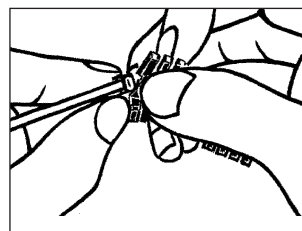

PLIOCLIP

Material: Polyamide 6.6
Operating temperatures: -30 to +100°C
Tensile strength at yield: 65 N/mm²
Elongation at break: 300 %
Elasticity: 1300 N//mm²
Dielectric strength: 26 kV/mm
Flame resistance: V2 UL94
Applications: marking of wires and cables of Ø 2,2 to 6 mm (sections 0,5 to 6 mm²) before or after connection.
 This marking system is equipped with a security locking equivalent to that of a closed ring.

PLIOCLIP-36

PLIOCLIP-60

For PLIOCLIP marking, proceed as follows:

Take the whole strip to the cable.

Hold the strip with one hand. Turn the clip down with the thumb and the forefinger of the other hand to close it.

Pull the clip off the strip.

The PLIOCLIP is then in position - and the next marker can be applied.

Example for order:

code group	detail article	code colour	code marker
0737	0110	004	A

PLIOCLIP-36  07370110004TER