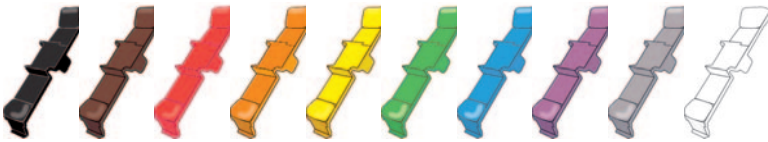

PLIOCLIP

Material: Polyamide 6.6
Operating temperatures: -30 to +100°C
Tensile strength at yield: 65 N/mm²
Elongation at break: 300 %
Elasticity: 1300 N//mm²
Dielectric strength: 26 kV/mm
Flame resistance: V2 UL94
Applications: marking of wires and cables of Ø 2,2 to 6 mm (sections 0,5 to 6 mm²) before or after connection.
 This marking system is equipped with a security locking equivalent to that of a closed ring.

PLIOCLIP-36

PLIOCLIP-60

For PLIOCLIP marking, proceed as follows:

Take the whole strip to the cable.

Hold the strip with one hand. Turn the clip down with the thumb and the forefinger of the other hand to close it.

Pull the clip off the strip.

The PLIOCLIP is then in position - and the next marker can be applied.

Example for order:

code group	detail article	code colour	code marker
0737	0110	004	A

PLIOCLIP-36  07370110004TER