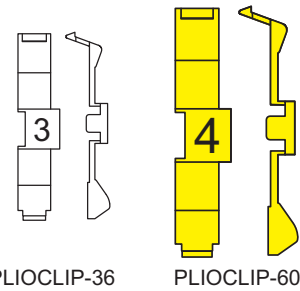

PLIOCLIP

Material: Polyamide 6.6
Operating temperatures: -30 to +100°C
Tensile strength at yield: 65 N/mm²
Elongation at break: 300 %
Elasticity: 1300 N//mm²
Dielectric strength: 26 kV/mm
Flame resistance: V2 UL94
Applications: marking of wires and cables of Ø 2,2 to 6 mm (sections 0,5 to 6 mm²) before or after connection.
 This marking system is equipped with a security locking equivalent to that of a closed ring.

PLIOCLIP-36

PLIOCLIP-60

For PLIOCLIP marking, proceed as follows:

Take the whole strip to the cable.

Hold the strip with one hand. Turn the clip down with the thumb and the forefinger of the other hand to close it.

Pull the clip off the strip.

The PLIOCLIP is then in position - and the next marker can be applied.

Example for order:

code group	detail article	code colour	code marker
0737	0110	004	A

PLIOCLIP-36  07370110004TER

PLIOCLIP-60  073702200993

detail article

type	article number				Ø mm	mm ²	markers /bag	figure markers /bag
	alphabetical	figures CI	colour	symbole				
PLIOCLIP 36	0737 0011 004 ***	0737 0012 099 ***	0737 0014 ***	0737 0013 004 ***	2,2 - 3,6	0,5 - 2,5	224	512
PLIOCLIP 60	0737 0021 004 ***	0737 0022 099 ***	0737 0024 ***	0737 0023 004 ***	3,6 - 6	2,5 - 6	224	512