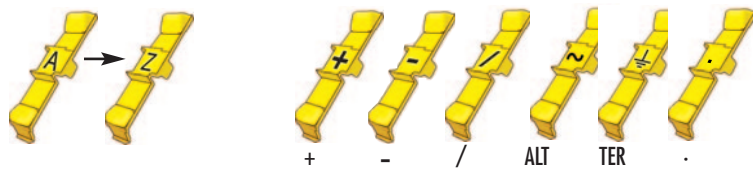

PLIOCLIP

Material: Polyamide 6.6
Operating temperatures: -30 to +100°C
Tensile strength at yield: 65 N/mm²
Elongation at break: 300 %
Elasticity: 1300 N//mm²
Dielectric strength: 26 kV/mm
Flame resistance: V2 UL94
Applications: marking of wires and cables of Ø 2,2 to 6 mm (sections 0,5 to 6 mm²) before or after connection.
 This marking system is equipped with a security locking equivalent to that of a closed ring.

PLIOCLIP-36

PLIOCLIP-60

For PLIOCLIP marking, proceed as follows:

Take the whole strip to the cable.

Hold the strip with one hand. Turn the clip down with the thumb and the forefinger of the other hand to close it.

Pull the clip off the strip.

The PLIOCLIP is then in position - and the next marker can be applied.

Example for order:

code group	detail article	code colour	code marker
0737	0110	004	A

PLIOCLIP-36  07370110004TER