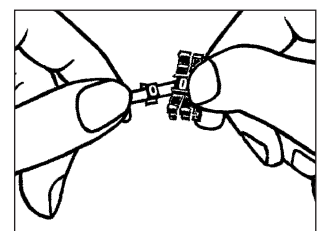

PLIOCLIP

Material: Polyamide 6.6
Operating temperatures: -30 to +100°C
Tensile strength at yield: 65 N/mm²
Elongation at break: 300 %
Elasticity: 1300 N//mm²
Dielectric strength: 26 kV/mm
Flame resistance: V2 UL94
Applications: marking of wires and cables of Ø 2,2 to 6 mm (sections 0,5 to 6 mm²) before or after connection.
 This marking system is equipped with a security locking equivalent to that of a closed ring.

PLIOCLIP-36

PLIOCLIP-60

For PLIOCLIP marking, proceed as follows:

Take the whole strip to the cable.

Hold the strip with one hand. Turn the clip down with the thumb and the forefinger of the other hand to close it.

Pull the clip off the strip.

The PLIOCLIP is then in position - and the next marker can be applied.

Example for order:

code group	detail article	code colour	code marker
0737	0110	004	A

PLIOCLIP-36  07370110004TER