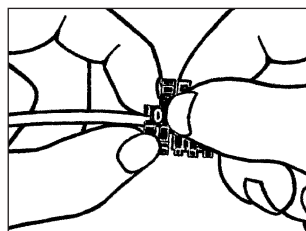

PLIOCLIP

Material: Polyamide 6.6
Operating temperatures: -30 to +100°C
Tensile strength at yield: 65 N/mm²
Elongation at break: 300 %
Elasticity: 1300 N//mm²
Dielectric strength: 26 kV/mm
Flame resistance: V2 UL94
Applications: marking of wires and cables of Ø 2,2 to 6 mm (sections 0,5 to 6 mm²) before or after connection.
 This marking system is equipped with a security locking equivalent to that of a closed ring.

PLIOCLIP-36

PLIOCLIP-60

For PLIOCLIP marking, proceed as follows:

Take the whole strip to the cable.

Hold the strip with one hand. Turn the clip down with the thumb and the forefinger of the other hand to close it.

Pull the clip off the strip.

The PLIOCLIP is then in position - and the next marker can be applied.

Example for order:

code group	detail article	code colour	code marker
0737	0110	004	A

PLIOCLIP-36  07370110004TER